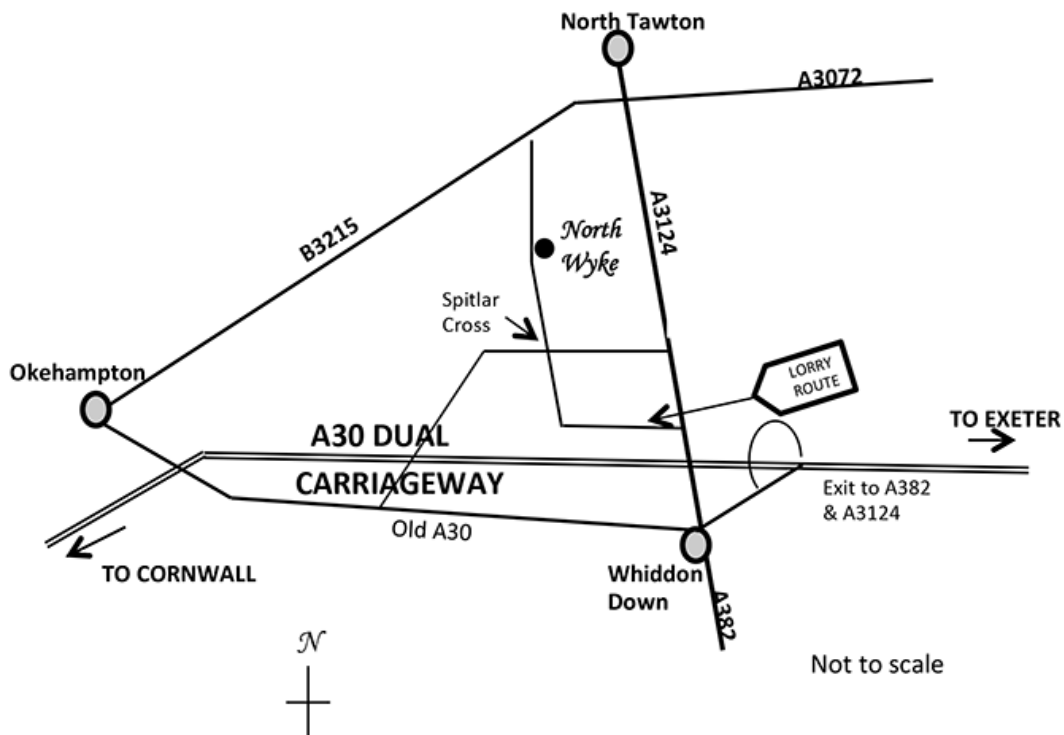

HOW TO FIND US – NORTH WYKE
North Wyke | Okehampton | Devon | EX20 2SB
Tel: + 44 (0) 1837512300

BY ROAD

It is not advisable to use your sat-nav for your journey to North Wyke by car.

From the East

Leave M5 at Junction 31 and follow 'A30 (Okehampton)' dual carriageway. After 16 miles, take the exit signposted 'A382 Moretonhampstead' and after 500 metres turn right onto the A3124 previously B3219) - signposted 'North Tawton'. After crossing over the dual carriageway, there is a Lorry Route sign turning left. Stay on this minor road, cross over at Spitlar Cross and after approx 2 miles you will find North Wyke on your right.

For an alternate route for cars, stay on the A3124 for 2 – 3 miles, turn left signposted North Wyke/South Tawton and then right at the first cross roads (Spitlar Cross). North Wyke can be found on the right hand side approximately 2 miles along this road.

From Okehampton (Please note this route is not suitable for large coaches or HGV Vehicles)

From Okehampton, take the B3215 (next to the Police Station) left at the traffic lights to Crediton, follow this road for 5 miles, take a right just before the old railway bridge signposted North Wyke. Follow this road, after 0.5 miles you come to a small humpback bridge. Cross over this bridge and continue along the road for 1 mile until you come to Rothamsted Research on your left, take the last entrance past the lodge to the car park.