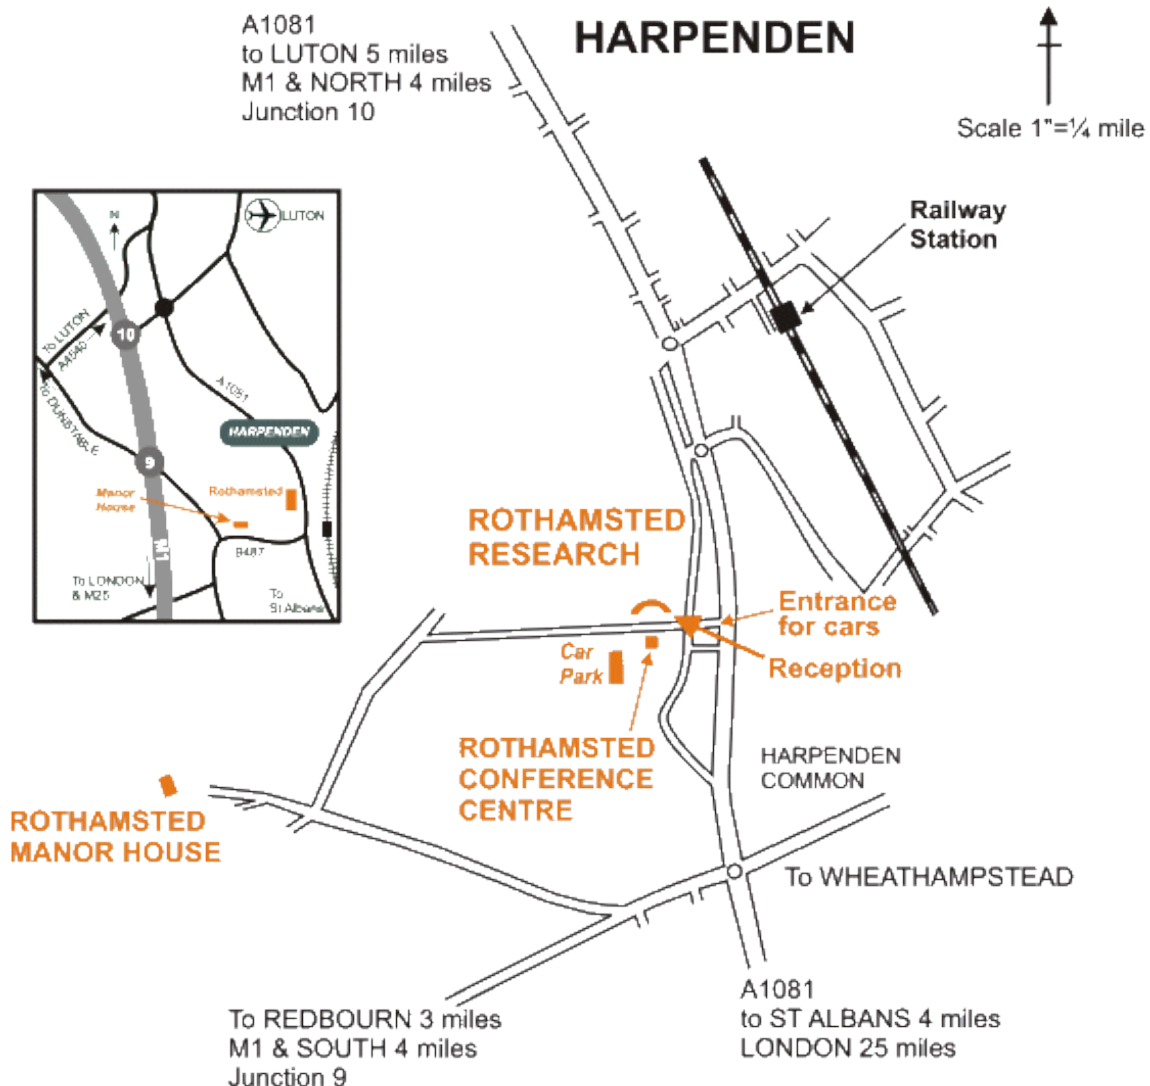

HOW TO FIND US – HARPENDEN
West Common | Harpenden | Hertfordshire | AL5 2JQ
Tel: + 44 (0) 1582 763133

BY ROAD

- From the M1
- Take J9 off the M1, follow the signs to Redbourn
- Go past the Hertfordshire County Showground on your right
- At the roundabout take the first exit (left) and follow the B487 until the next roundabout
- At the roundabout take the first exit (left) onto the A1081, Rothamsted Research is signposted on your left

BY RAIL

- Harpenden is 28 mins by Train from London St Pancras (adjoined with London Kings Cross).
- Taxis are available on arrival at Harpenden station.
- Rothamsted Research is Approximately 10 minutes' walk from the station, please follow directions below.

BY AIR

- [Luton Airport](#) is 20 mins from Rothamsted Research.
- London Gatwick Airport is a 1 hour 15mins train journey away from Harpenden station.
- London Heathrow and London Stansted airports are approximately an hour's drive from Rothamsted Research (dependent on traffic conditions).

PARKING

There is plenty of free parking at Rothamsted, please follow the signs for visitor's car parking

Unless otherwise directed please report to reception on arrival at Rothamsted Research.